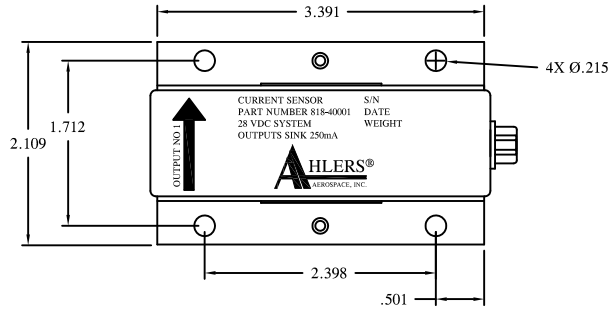

# CURRENT SENSOR

**EQUIVALENT AMPERAGE TO 268-1-4**

Contact Ahlers for all your sensor needs.  
Info@ahlersaerospace.com  
(817)-553-2155