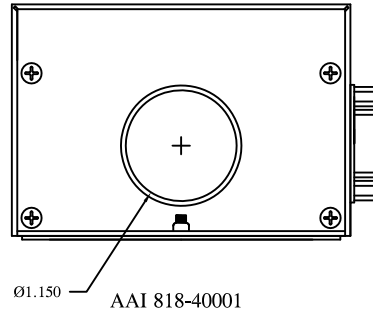

# CURRENT SENSOR

**EQUIVALENT AMPERAGE TO 268-1-4**

Contact Ahlers for all your sensor needs.  
Info@ahlersaerospace.com  
(817)-553-2155